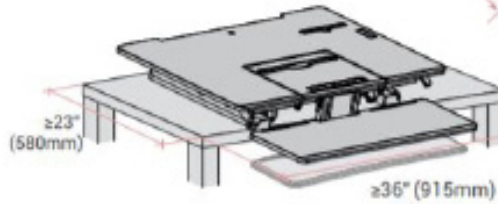

PL36 Product Dimensions