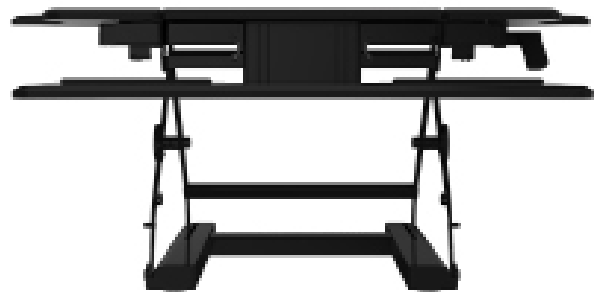

SIT / STAND DESK - PL SERIES

FEATURES & BENEFITS:

- Straight up and down movement minimizes space requirement and provides enhanced stability
- Gas spring offers smooth and even support, with 12 available height adjustment options
- Build-in document holder
- Optional anti-fatigue floormat
- Adjustable ergonomic keyboard tray with multiple height adjustments that allow it to be lowered up to 5" below the table
- USB port integrated in desktop
- Easy to adjust height with one lever
- 6 years warranty

Product Specifications

Model Number	PL36
Part Number	PL36 / PLE36
Total Weight Limit	< / = 40 lbs (18.14 Kg)
Desktop Weight Capacity	< / = 35 lbs (15.88 Kg)
Keyboard Tray Weight Capacity	< / = 5 lbs (2.27 Kg)
Worksurface Dimensions	36" W x 23"D (91.44 x 58.42 cm)
Keyboard Tray Dimensions	27"W x 9" (68.00 x 22.75 cm)
Keyboard Tray Options	2" below table / 4.3" below table
Document Holder Tilt	7" H (18.50 cm) 0° - 55°
Workstation Lift	17" (42 cm)
Configuration	Regular
Fits on Tables	22" (55.90 cm) or deeper
Applied Monitor Size	Up to 24" screens
Shipping Dimensions	38"x 8.1"x 25.8" (96.5x20.50x65.50cm) / 39"x 8.1"x 26.2" (99x20.50x 66.50cm)
Gross Weight	51 lbs (23kg) / 51 lbs (23.3 kg)
Warranty	6 years