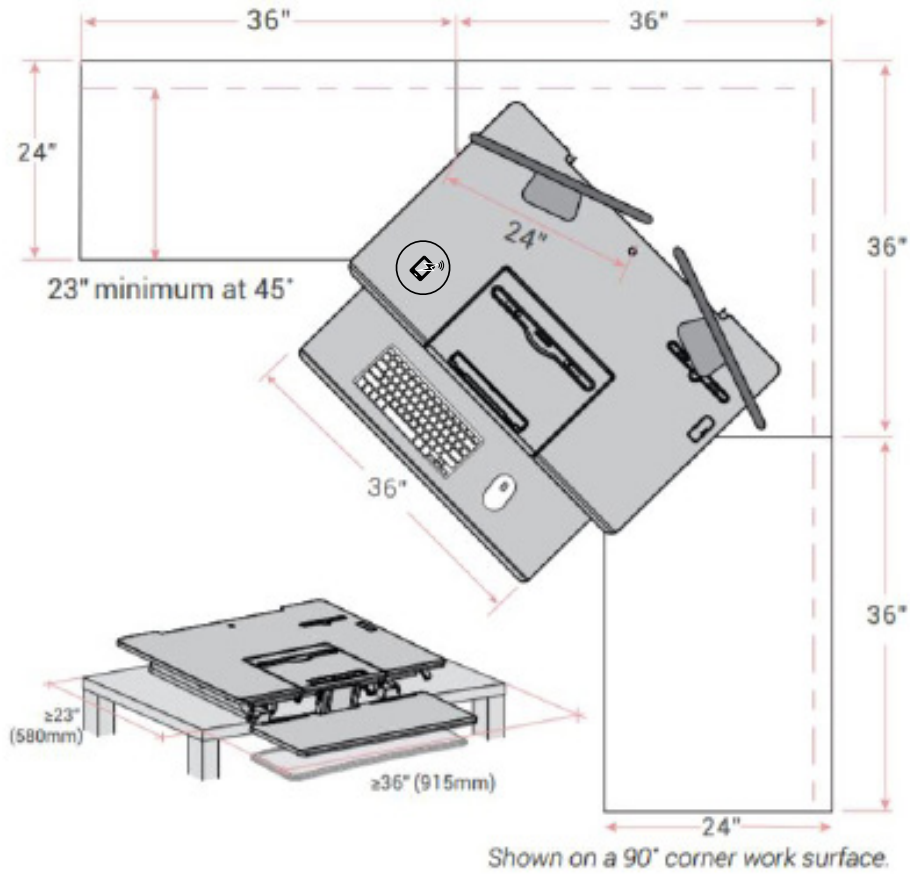

PL36 Product Dimensions