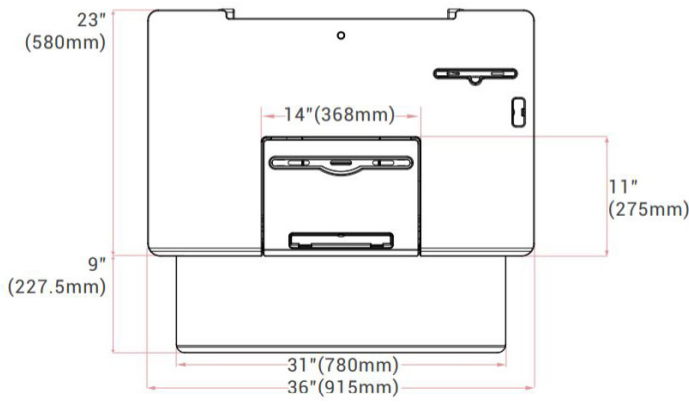

PL36 Product Dimensions