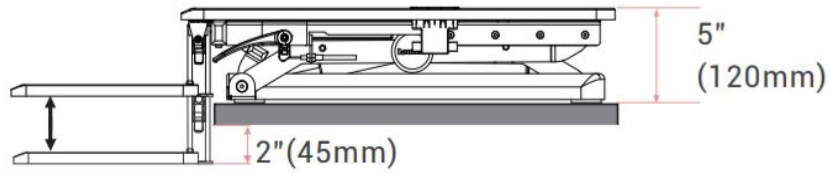

PL36 Product Dimensions