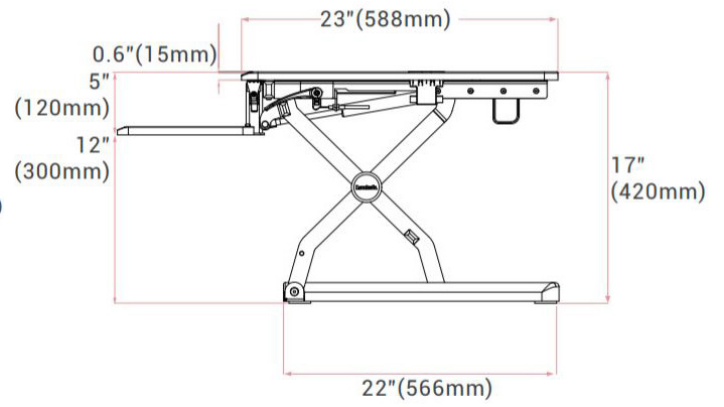

PL36 Product Dimensions