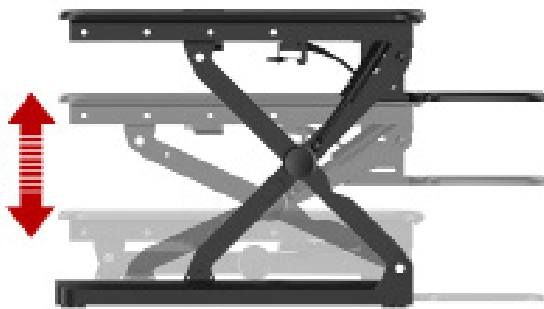

SIT / STAND DESK - PL SERIES

FEATURES & BENEFITS:

- Straight up and down movement minimizes space requirement and provides enhanced stability
- Gas spring offers smooth and even support, with 12 available height adjustment options
- Build-in document holder
- Optional anti-fatigue floormat
- Adjustable ergonomic keyboard tray with multiple height adjustments that allow it to be lowered up to 5" below the table
- USB port integrated in desktop
- Easy to adjust height with one lever
- 6 years warranty

Product Specifications

Model Number	PL36
Part Number	PL36 / PLE36
Total Weight Limit	< / = 40 lbs (18.14 Kg)
Desktop Weight Capacity	< / = 35 lbs (15.88 Kg)
Keyboard Tray Weight Capacity	< / = 5 lbs (2.27 Kg)
Worksurface Dimensions	36" W x 23"D (91.44 x 58.42 cm)
Keyboard Tray Dimensions	27"W x 9" (68.00 x 22.75 cm)
Keyboard Tray Options	2" below table / 4.3" below table
Document Holder Tilt	7" H (18.50 cm) 0° - 55°
Workstation Lift	17" (42 cm)
Configuration	Regular
Fits on Tables	22" (55.90 cm) or deeper
Applied Monitor Size	Up to 24" screens
Shipping Dimensions	38"x 8.1"x 25.8" (96.5x20.50x65.50cm) / 39"x 8.1"x 26.2" (99x20.50x 66.50cm)
Gross Weight	51 lbs (23kg) / 51 lbs (23.3 kg)
Warranty	6 years